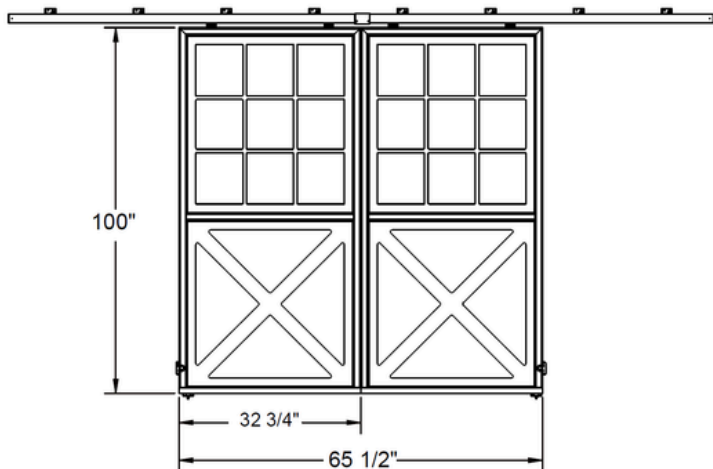

## 62 1/2" x 98 1/2" DOUBLE Sliding BD6

- 1 available
- Location: Chattanooga TN
- **Sale Price: \$2000 (regular \$4550)**

BD69496  
rough opening 62 1/2" x 98 1/2"

CLIE