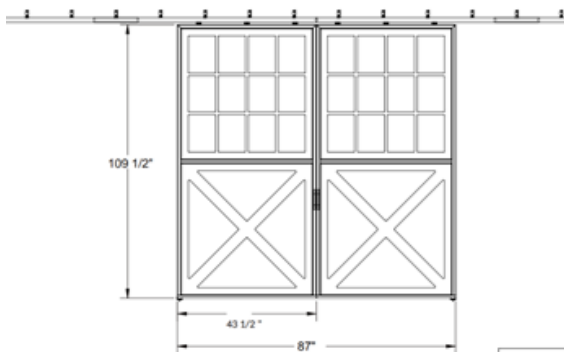

## 7' wide x 9' high DOUBLE Sliding BD6

- **1 available**
- Location: Chattanooga TN (M&W)
- **Sale Price: \$1850 (regular \$3500 )**

BD684W108H  
ROUGH OPENING 144" W X 108" H

CLIENT:

SARATOGA  
STALLS