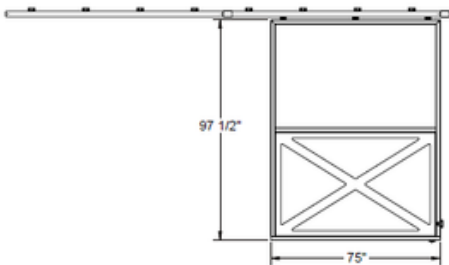

72" W x 96" H Custom garden sliding gate

- 3 available
- Location: Chattanooga TN
- **Sale Price: $1800 (regular $2695)**

BD97296SD
rough opening 72" x 96"

CLIENT: Five Filly Farm