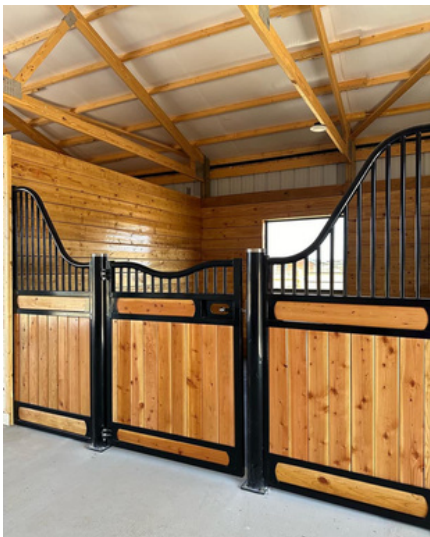

ES13842S

12' European Swing Door

USED, in excellent condition (lumber not included)

$1200 SALE PRICE

Location: Memphis, TN