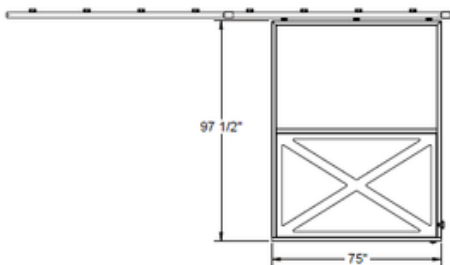

72" W x 96" H Custom garden sliding gate

- 3 available
- Location: Chattanooga TN
- **Sale Price: $1800 (regular $2695)**

BD97296SD
rough opening 72" x 96"

CLIENT: Five Filly Farm