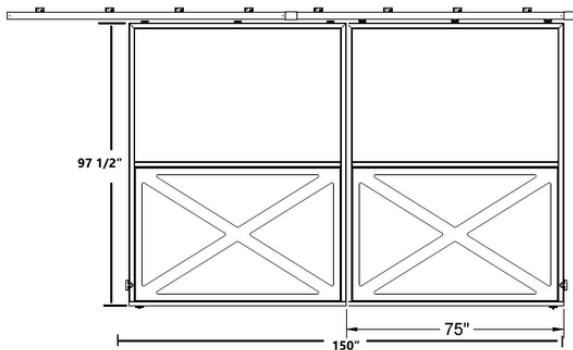

62 1/2" x 98 1/2" DOUBLE Sliding BD6

- 1 available
- Location: Chattanooga TN
- **Sale Price: \$2000 (regular \$4550)**

BD69496
rough opening 62 1/2" x 98 1/2"

CLIE

72" W x 96" H Custom garden sliding gate

- 3 available
- Location: Chattanooga TN
- **Sale Price: \$1800 (regular \$2695)**

BD97296SD
rough opening 72" x 96"

CLIENT: Five Filly Farm

150" W x 97 1/2" H Custom Sliding Doors

- **1 set available**
- Location: Chattanooga TN
- **Sale Price: \$3300 (regular \$4200)**

BD684W108H
ROUGH OPENING 144" W X 108" H

CLIENT:

SARATOGA
STALLS