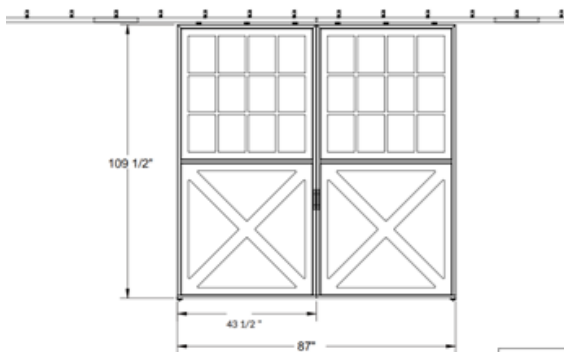

BD684W108H
ROUGH OPENING 144" W X 108" H

CLIENT:

SARATOGA
STALLS