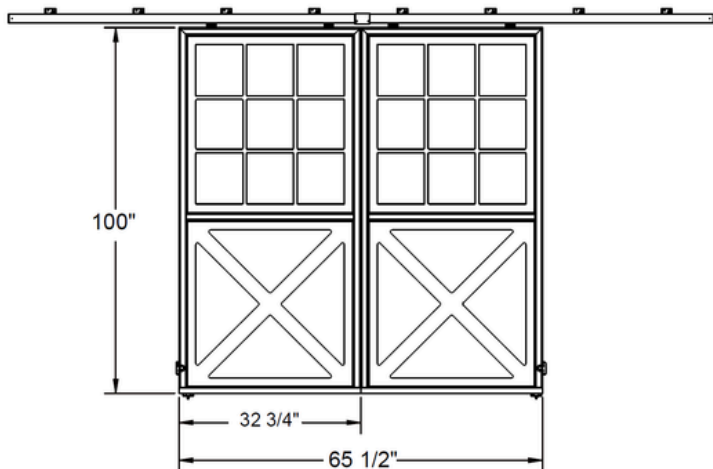

62 1/2" x 98 1/2" DOUBLE Sliding BD6

- 1 available
- Location: Chattanooga TN
- **Sale Price: \$2000 (regular \$4550)**

BD69496
rough opening 62 1/2" x 98 1/2"

CLIE

72" W x 96" H Custom garden sliding gate

BD684W108H
ROUGH OPENING 144" W X 108" H

CLIENT:

SARATOGA
STALLS