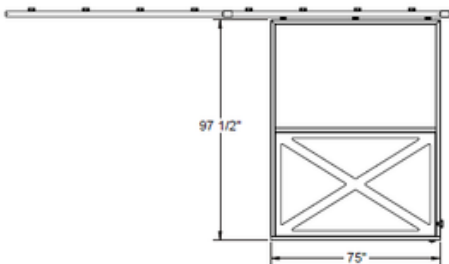

## 62 1/2" x 98 1/2" DOUBLE Sliding BD6

- 1 available
- Location: Chattanooga TN
- **Sale Price: \$2000 (regular \$4550)**

BD69496  
rough opening 62 1/2" x 98 1/2"

CLIE

## 72" W x 96" H Custom garden sliding gate

- 3 available
- Location: Chattanooga TN
- **Sale Price: \$1800 (regular \$2695 )**

BD97296SD  
rough opening 72" x 96"

CLIENT: Five Filly Farm