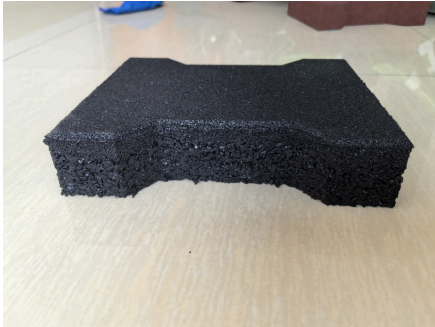

# OVERSTOCK

HS12CSDB

12' Standard Sliding Doors  
powder-coated black

**\$1395 SALE PRICE** (regular \$1895)

**IN STOCK**

## 4x8 Tempered Glass Dutch Door

- Hot Dip Galvanized and Powder coated BLACK, warped frame
- 1 available
- Pickup Location: White Fish MT
- **Sale Price: \$800 (regular \$1695 )**

## 1.75" BLACK Rubber Pavers

- 25 pallets available
- Location: Dalton GA
- **Sale Price: \$1750 per pallet (regular \$2300 )**

260 sq ft per pallet