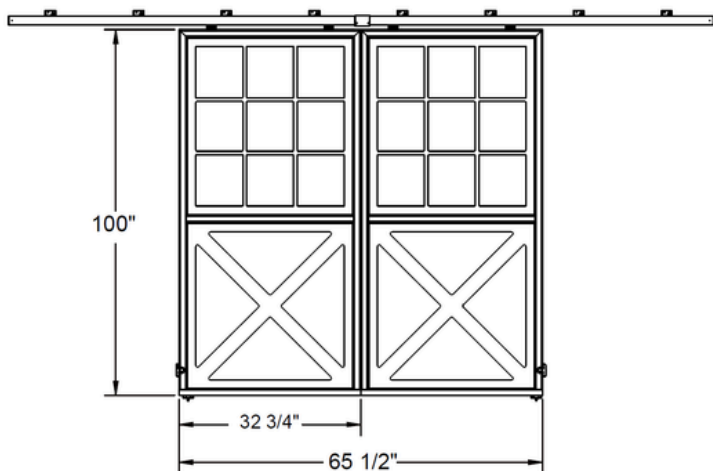

## 62 1/2" x 98 1/2" DOUBLE Sliding BD6

- 1 available
- Location: Chattanooga TN
- **Sale Price: \$2000 (regular \$4550)**

BD69496  
rough opening 62 1/2" x 98 1/2"

CLIE