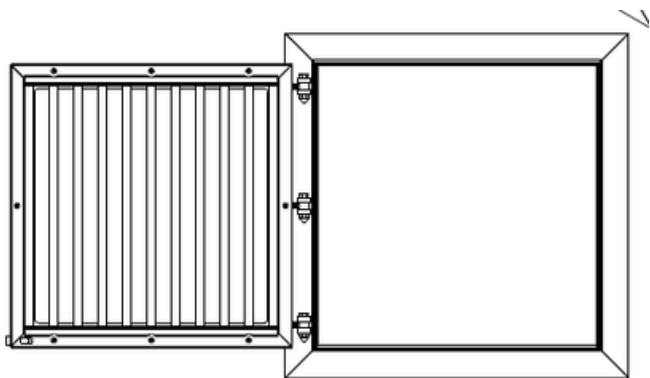

SALE PRICE: \$1000 each (\$1595 regular)

SMDW3636GL
ROUGH OPENING 36"W X 36"H

SHOWN OPEN