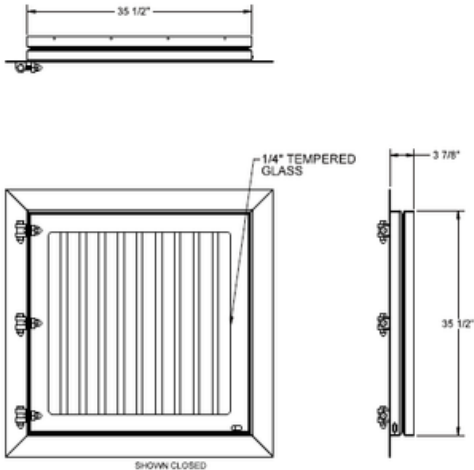

SALE PRICE: \$1000 each (\$1595 regular)

SMDW3636GL
ROUGH OPENING 36"W X 36"H

SHOWN OPEN