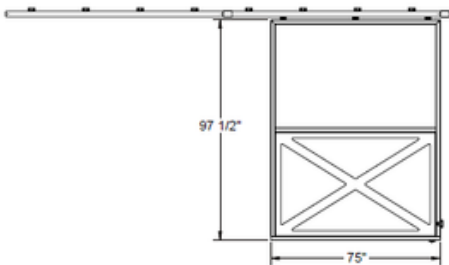

260 sq ft per pallet

4x8 Hurricane Shutter upper Dutch Door

- 4 available, **BRAND NEW** (Barn down sized project)
- Location: Dalton GA
- **Sale Price: \$1895 per pallet (regular \$2595)**

62 1/2" x 98 1/2" DOUBLE Sliding BD6

- 1 available
- Location: Chattanooga TN
- **Sale Price: \$2000 (regular \$4550)**

BD69496
rough opening 62 1/2" x 98 1/2"

CLIE

72" W x 96" H Custom garden sliding gate

- 3 available
- Location: Chattanooga TN
- **Sale Price: \$1800 (regular \$2695)**