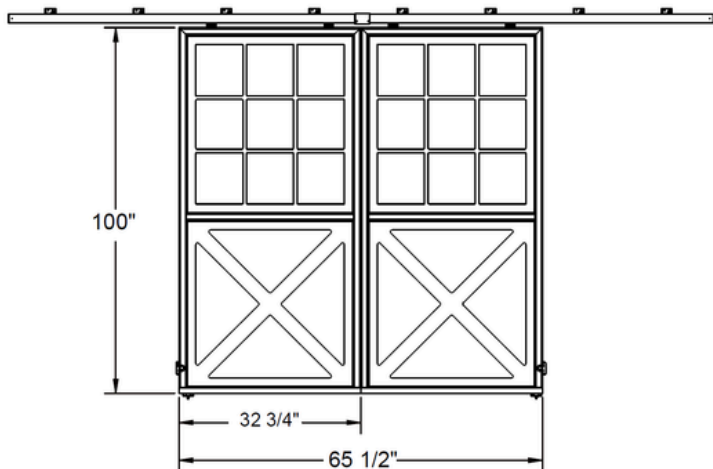

62 1/2" x 98 1/2" DOUBLE Sliding BD6

- 1 available
- Location: Chattanooga TN
- **Sale Price: $2000 (regular $4550)**

BD69496
rough opening 62 1/2" x 98 1/2"

CLIE