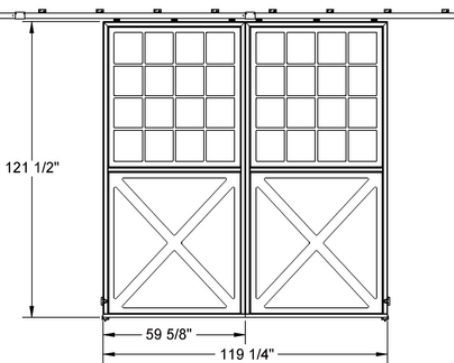

## BD6 116 1/4" W x 120" H Double Sliding Barn Door

- 1 available
- Location: Chattanooga TN
- **Sale Price: \$3000 (regular \$4550 )**

BD6116120  
rough opening 116.25" x 120"