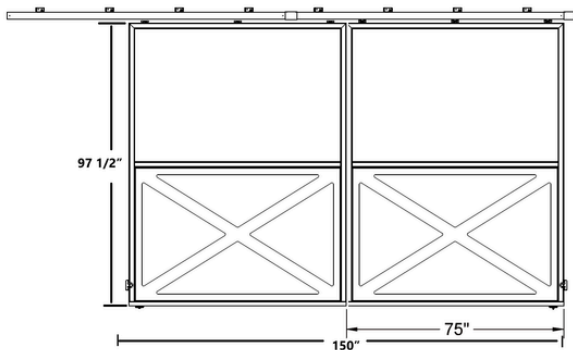

150" W x 97 1/2" H Custom Sliding Doors

- **1 set available**
- Location: Chattanooga TN
- **Sale Price: $3300 (regular $4200)**