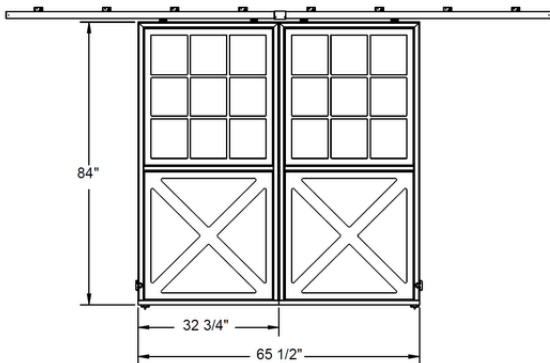

## BD6 116 1/4" W x 120" H Double Sliding Barn Door

- 1 available
- Location: Chattanooga TN
- **Sale Price: \$3000 (regular \$4550 )**

BD6116120  
rough opening 116.25" x 120"

## 62 1/2" x 82 1/2" SINGLE Sliding BD6

- 2 available
- Location: Chattanooga TN
- **Sale Price: \$2000 (regular \$4550 )**

BD69496  
rough opening 62 1/2" x 82 1/2"  
Note: SINGLE sliding (door is bolted together  
in the middle)