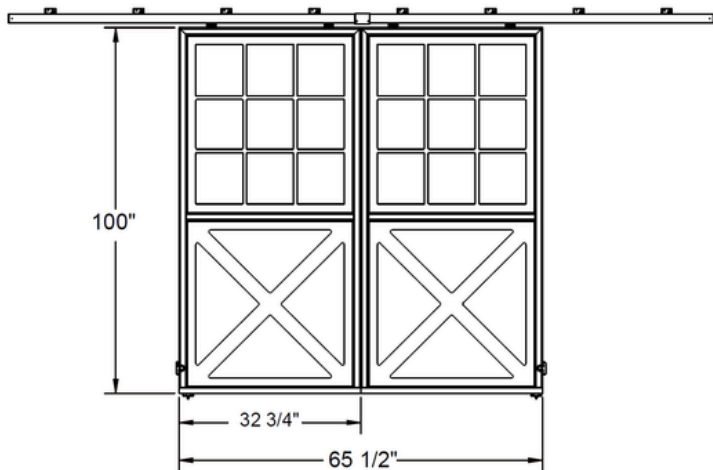

62 1/2" x 98 1/2" DOUBLE Sliding BD6

- 1 available
- Location: Chattanooga TN
- **Sale Price: $2000 (regular $4550)**

BD69496
rough opening 62 1/2" x 98 1/2"

CLIE