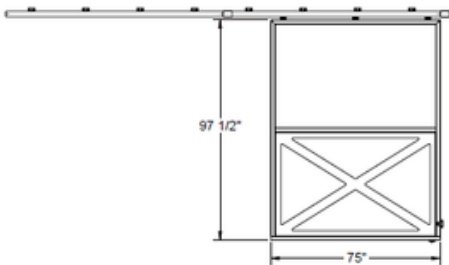

72" W x 96" H Custom garden sliding gate

- 3 available
- Location: Chattanooga TN
- **Sale Price: $1800 (regular $2695)**

BD97296SD
rough opening 72" x 96"

CLIENT: Five Filly Farm

SARATOGA
STALLS