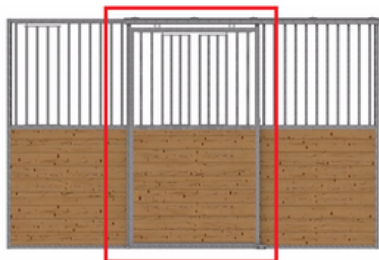

## SIAB Sliding Door Assembly

- Hot Dip Galvanized
- with cosmetic blemish, small dent
- Qty 1 available, location: Ocala FL
- **Sale Price: \$250**