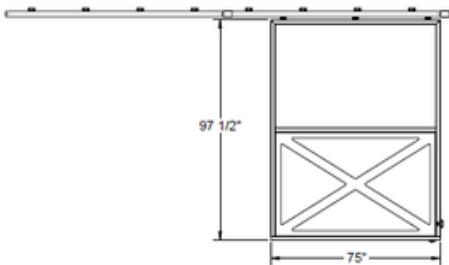

72" W x 96" H Custom garden sliding gate

- 3 available
- Location: Chattanooga TN
- **Sale Price: $2000 (regular $2695)**

BD97296SD
rough opening 72" x 96"

CLIENT: Five Filly Farm