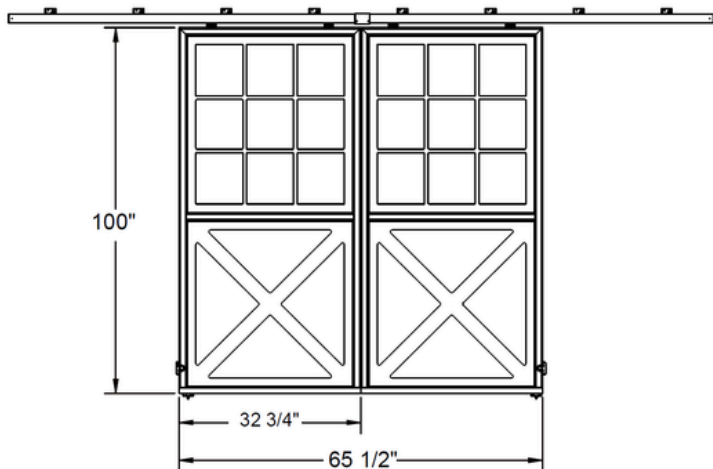

BD6116120
rough opening 116.25" x 120"

62 1/2" x 82 1/2" SINGLE Sliding BD6

- 2 available
- Location: Chattanooga TN
- **Sale Price: \$2100 (regular \$4550)**

BD69496

rough opening 62 1/2" x 82 1/2"

Note: SINGLE sliding (door is bolted together in the middle)

CLIENT

SARATOGA
STALLS

62 1/2" x 98 1/2" DOUBLE Sliding BD6

- 1 available
- Location: Chattanooga TN
- **Sale Price: \$2100 (regular \$4550)**

BD69496
rough opening 62 1/2" x 98 1/2"

CLIE

72" W x 96" H Custom garden sliding gate