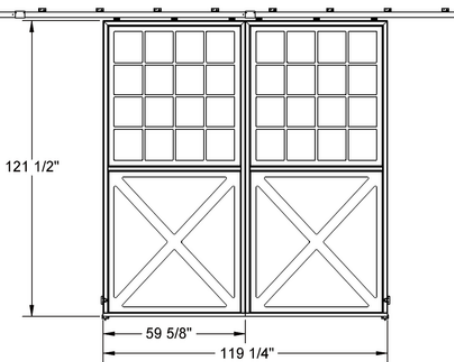

BD6116120
rough opening 116.25" x 120"

62 1/2" x 82 1/2" SINGLE Sliding BD6

- 2 available
- Location: Chattanooga TN
- **Sale Price: \$2100 (regular \$4550)**

BD69496

rough opening 62 1/2" x 82 1/2"

Note: SINGLE sliding (door is bolted together in the middle)