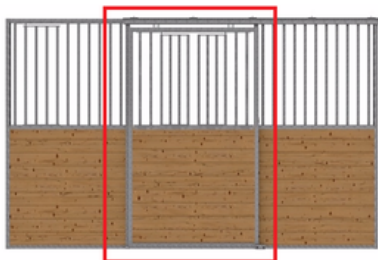

\$1500 per pallet

8 pallets AVAILABLE

6ft posts

- Hot Dip Galvanized
- 2 free posts for every \$10,000 order
- Pickup Location: Dalton
- **Sale Price: \$50 each**

SIAB Sliding Door Assembly

- Hot Dip Galvanized
- with cosmetic blemish, small dent
- Qty 1 available, location: Ocala FL
- **Sale Price: \$250**

35 series European Sliding Front

- Hot Dip Galvanized and Powder coated BLACK
- 1 available
- Pickup Location: Ocala FL
- **Sale Price: \$2000 (regular \$2795)**

4x8 Tempered Glass Dutch Door

- Hot Dip Galvanized and Powder coated BLACK, warped frame
- 1 available
- Pickup Location: White Fish MT
- **Sale Price: \$800 (regular \$1695)**