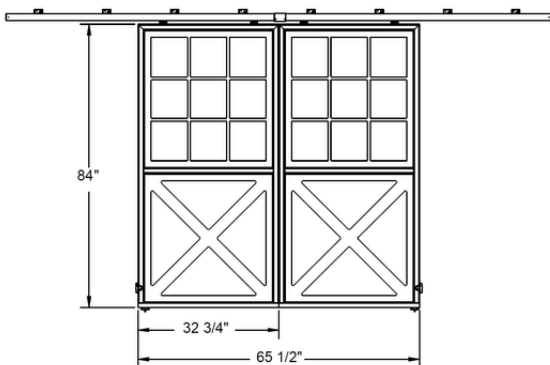

SMDD4884 4x7 Dutch Doors

- **30 available**
- Location: Dalton GA
- **Sale Price: \$1450 (regular \$1495)**

BD6 116 1/4" W x 120" H Double Sliding Barn Door

- 1 available
- Location: Chattanooga TN
- **Sale Price: \$3260 (regular \$4550)**

BD6116120
rough opening 116.25" x 120"

62 1/2" x 82 1/2" SINGLE Sliding BD6

- 2 available
- Location: Chattanooga TN
- **Sale Price: \$2100 (regular \$4550)**

BD69496

rough opening 62 1/2" x 82 1/2"

Note: SINGLE sliding (door is bolted together in the middle)